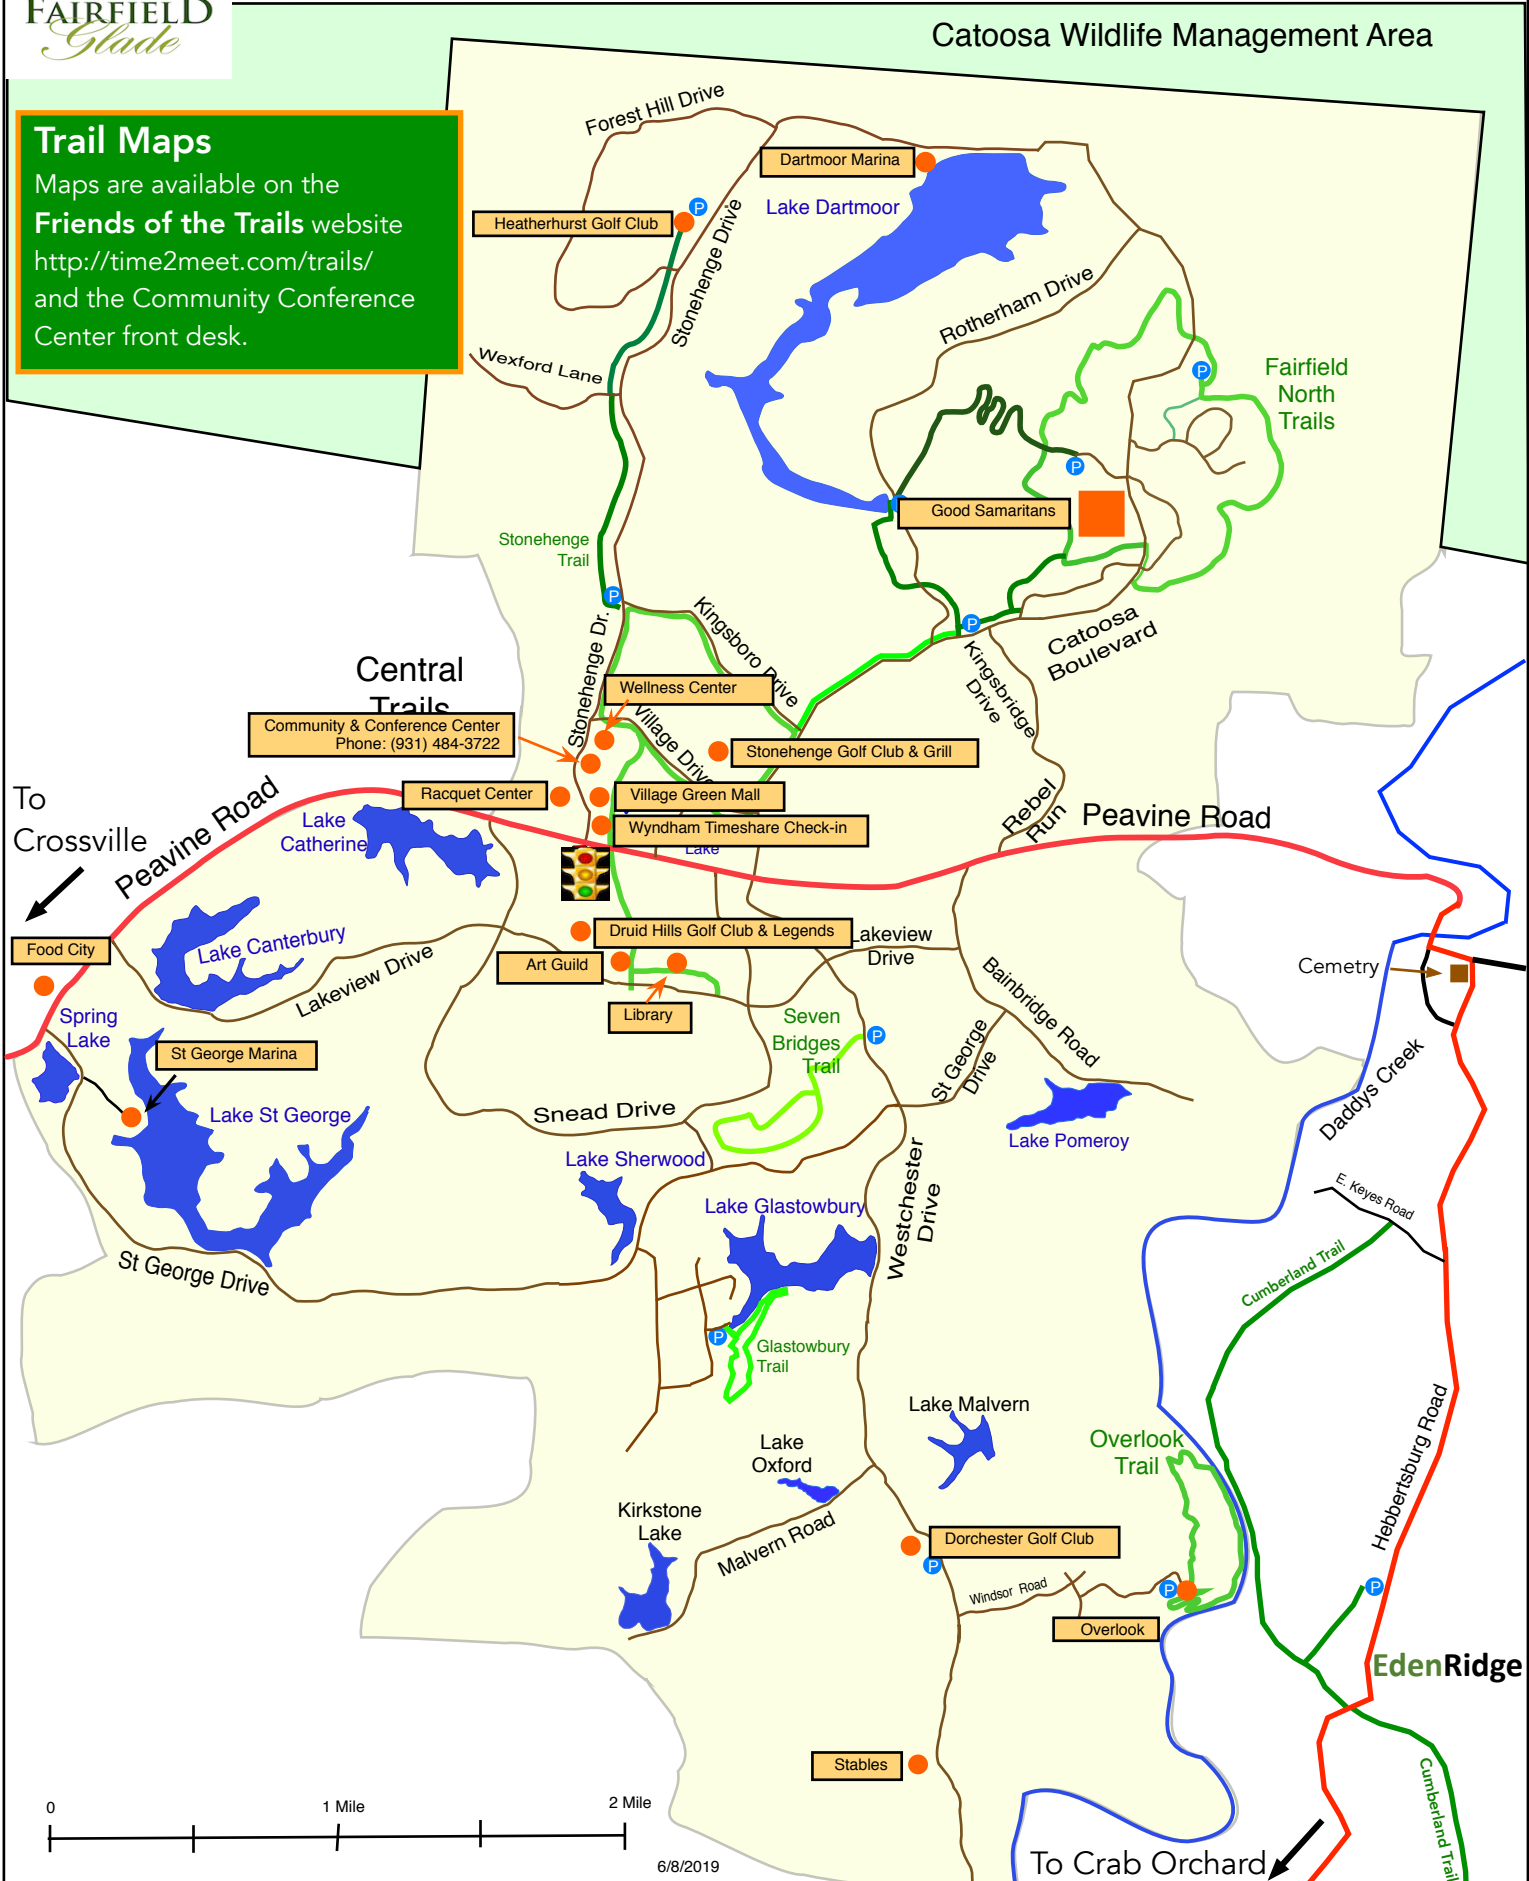

Fairfield Glade Places of Interest with Trails

Catoosa Wildlife Management Area

Trail Maps
Maps are available on the **Friends of the Trails** website <http://time2meet.com/trails/> and the Community Conference Center front desk.

Central Trails
Community & Conference Center
Phone: (931) 484-3722

EdenRidge

To Crab Orchard

6/8/2019